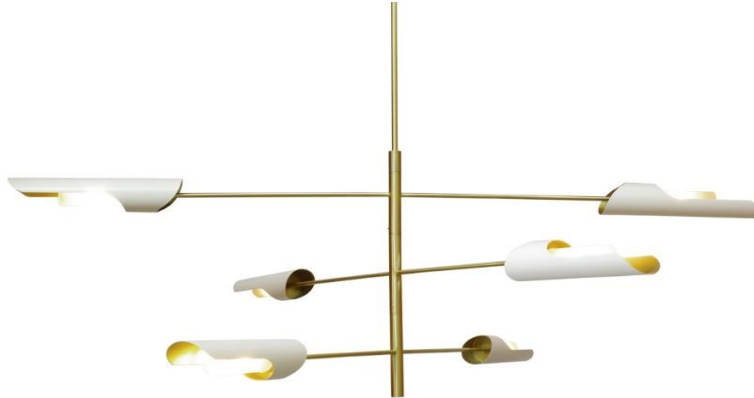

# Innovations in Lighting

**BC700-278**

---

## Specifications

---

<b>Height</b>	26"	<b>Switch</b>	none
<b>Width</b>	72"	<b>Bulb / Wattage</b>	6-light pivot chandelier 7 watt max each LED
<b>Material</b>	metal	<b>Cordset</b>	direct wire
<b>Finish</b>	brushed brass	<b>Available Options</b>	alternate finishes alternate size
<b>Shade Color</b>	metal		
<b>Shade Size</b>	16 length x 3.5" diameter		
<b>Description</b>	open metal tube satin white		
<b>Compliances</b>	UL/cUL		