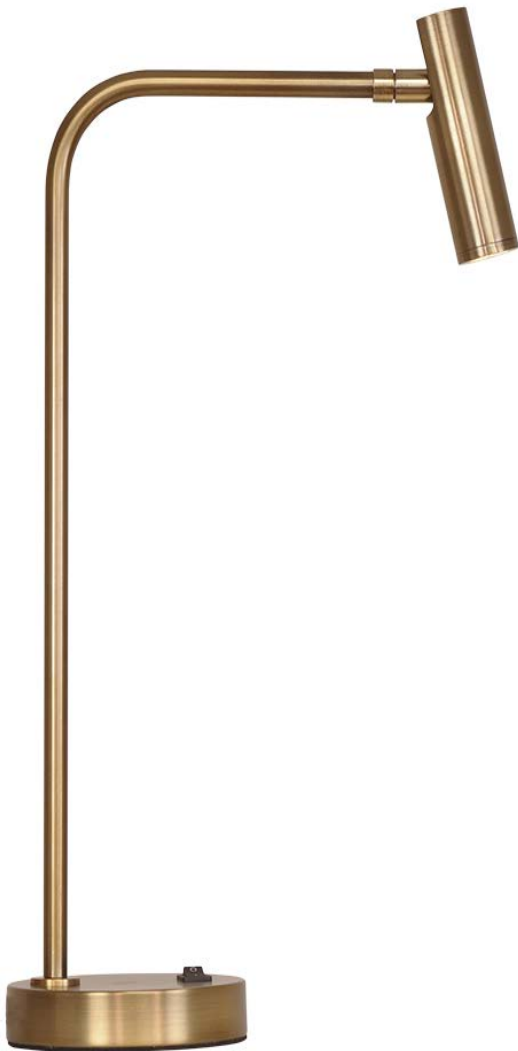

Innovations in Lighting

BC200-347

Specifications

Height	17.75"
Width	9.5"
Switch	on/off black rocker switch
Bulb /Wattage	built-in LED 225 lumens/2700K 90 CRI
LAMP BODY	
Material	metal
Finish	antique brass plated
Cordset	7' black cord with LED driver plug
Options As Shown	
Available Options	alternate finishes alternate switching
LAMP SHADE	
Material /Color	metal
Size	1.25" diameter
Description	metal shade
Available Options	alternate shape and size
Compliances	UL/cUL