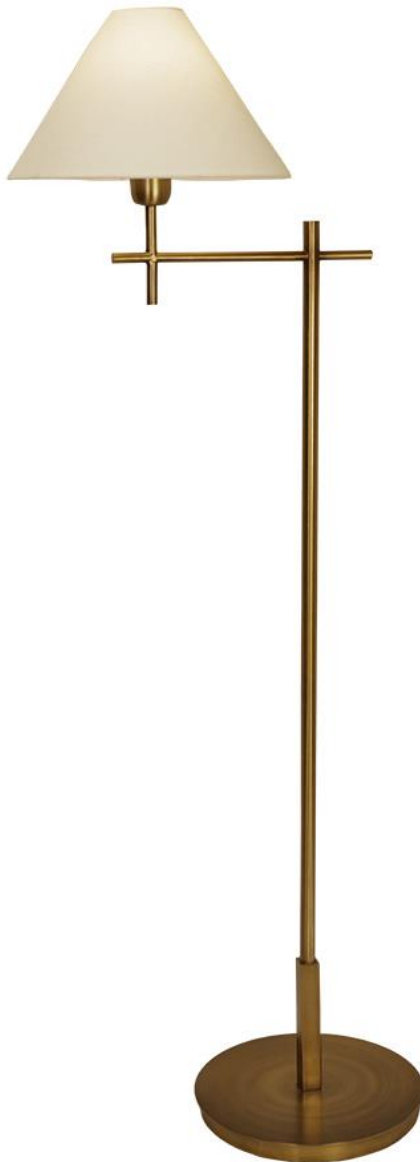

Innovations in Lighting

BC300-153

Specifications

Height	52"
Width	17"
Switch	on/off rotary switch at socket
Bulb /Wattage	1-light/E26 socket 15 watt max LED <i>bulb not included</i>
LAMP BODY	
Material	metal
Finish	antique brass plated
Cordset	8' clear silver cord
Options As Shown	
Available Options	alternate finishes alternate switching
LAMP SHADE	
Material /Color	homespun linen
Size	3x11.75x7" <i>top x bottom x height</i>
Description	hardback linen round shade
Available Options	alternate size
Compliances	UL/cUL